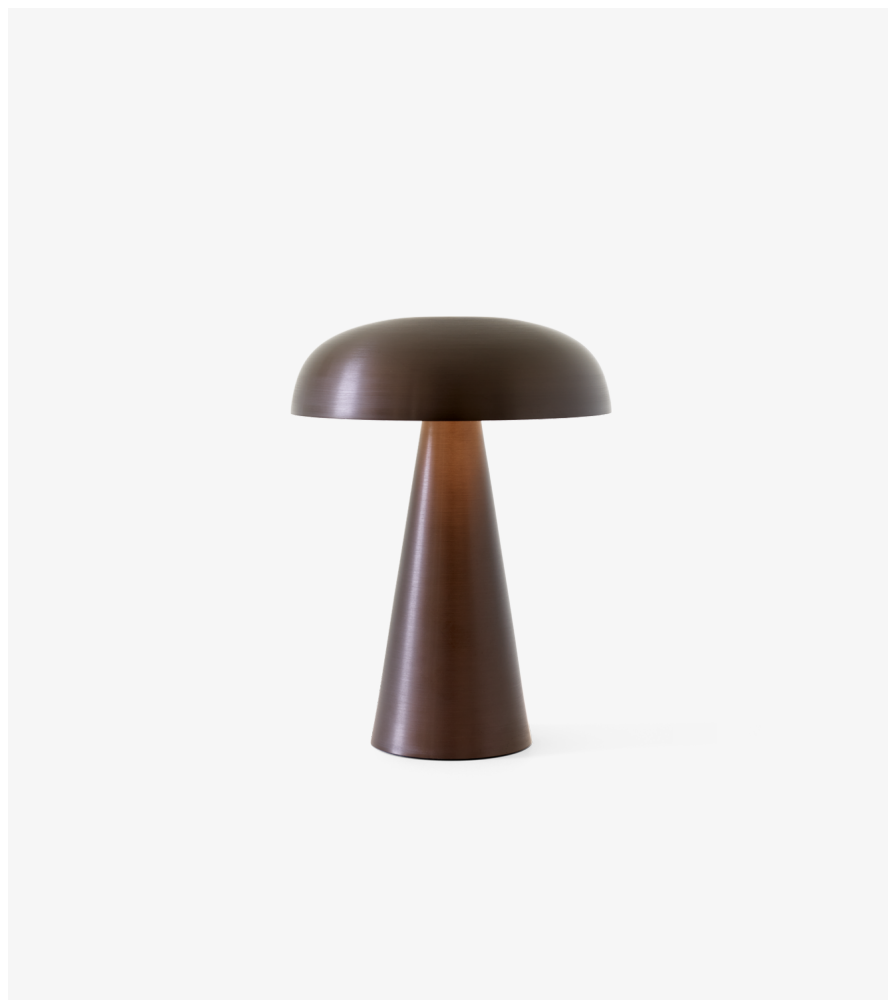

Environment

This lamp is for indoors use only. It can be taken outdoors, but must be kept and stored indoors.

Material

Aluminium & ABS

Colours

Bronzed Brass, Brass and Black

Dimensions

Ø: 16cm / 6.3in, H: 21cm / 8.3in

Packaging dimensions

H: 28.5cm / 11.2in, W: 21cm / 8.3in, D: 21cm / 8.3in

Weight

Product: 0.5 kg / Incl. packaging: 1 kg

Colli quantity

2 pc / Sales colli qty: 1 pc

Technical specification

Voltage Recharge input: 5.0V, 1A

Battery

Operating time when fully charged:

1 battery: 11 hours, 2 batteries: 20 hours

Charging time: 1 battery: 3,5 hours

2 batteries: 6 hours. Replaceable &Tradition

battery. Can be purchased at &Tradition.

Light source

1W LED light bulb, Light output: 100 lumen

CRI: >85, Colour temperature (Kelvin): 2700K

Estimated LED lifetime 25.000 hours. Replaceable

&Tradition light bulb. Can be purchased at &Tradition.

Dimmability

3 levels (40% - 70% - 100%)

Charging

Magnetic charger

Cable (2m)

Charging tray with room for 12 lamps

can be purchased at &Tradition.

Certifications

CE UK CA IP44

Cleaning instructions

Wipe surface of the shade with a dry cloth. Do not use any abrasive cleaning tools such as steel wool, scouring sponges or stiff brushes. Never use strong cleaning agents such as white spirit, turpentine, household glass cleaner or cellulose thinners.

→ Stock item

Bronzed, Brass, Black, Stone Blue, Red Brown

Related products

Charging trolley and tray

&Tradition®