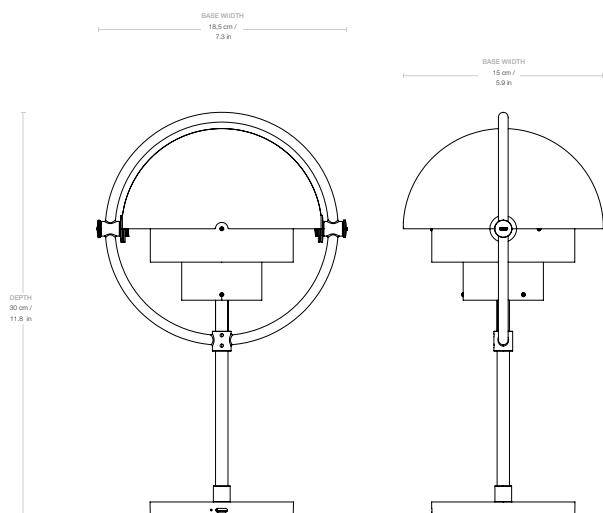

Materials & Finishes

SHADE FINISH

Black Semi Matt, Brass, Chrome, White Semi Matt
Black Brass, Teal Green, Pale Lilac, Pastel Grey

BASE FINISH

Brass, Chrome, Black Brass

CORD

Round USB C, Black, 150cm

Dimensions

LAMP WIDTH	18,5 cm / 7.3 in
LAMP DEPTH	15 cm / 5.9 in
LAMP HEIGHT	30 cm / 11.8 in
SHADE WIDTH	15 cm / 5.9 in
SHADE DEPTH	15 cm / 5.9 in
SHADE HEIGHT	7,5 cm / 2.9 in
BASE WIDTH	11 cm / 4.3 in
BASE DEPTH	11 cm / 4.3 in
BASE HEIGHT	1 cm / 0.4 in
CABLE LENGTH	150 cm / 59 in

Weight

TOTAL WEIGHT 1 kg / 2.2 lbs

Number of parcels 1

PACKAGING LENGTH 18 cm / 7.3 in

PACKAGING WIDTH 18 cm / 7.3 in

PACKAGING HEIGHT 39 cm / 15,1 in

PACKAGING WEIGHT 0,6 kg / 1.3 lbs

GROSS WEIGHT 1,6 kg / 3.5 lbs