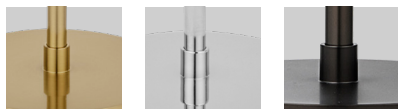

Multi-lite Portable Lamp

Designed by Louis Weisdorf - 2023

ITEM NUMBER

Multi-lite Portable Lamp - Brass, Black Semi Matt	10121359
Multi-lite Portable Lamp - Brass, Brass	10121360
Multi-lite Portable Lamp - Chrome, Chrome	10121365
Multi-lite Portable Lamp - Chrome, White Semi Matt	10121366
Multi-lite Portable Lamp - Black Brass, Black Brass	10131399
Multi-lite Portable Lamp - Chrome, Teal Green	10131400
Multi-lite Portable Lamp - Chrome, Pale Lilac	10131401
Multi-lite Portable Lamp - Brass, Pastel Gray	10131403

DESCRIPTION

Bringing further flexibility to one of the most adaptable light designs of the 20th century, GUBI's new edition of Louis Weisdorf's sculptural and inventive Multi-Lite design reimagines the unique lamp in a portable format. Working in collaboration with the designer's family, GUBI has redeveloped every component of the Multi-Lite Table Lamp in a more compact design, integrated a USB-charging facility, and incorporated a three-level, touch-activated dimmer function. The signature ring around the lamp now does double duty as a handle, allowing the lightweight lamp to be easily carried around and outside the home – the ideal companion to outdoor events and alfresco evenings.

Materials & Finishes

SHADE FINISH

Black Semi Matt, Brass, Chrome, White Semi Matt
Black Brass, Teal Green, Pale Lilac, Pastel Grey

BASE FINISH

Brass, Chrome, Black Brass

CORD

Round USB C, Black, 150cm

Dimensions

LAMP WIDTH	18,5 cm / 7.3 in
LAMP DEPTH	15 cm / 5.9 in
LAMP HEIGHT	30 cm / 11.8 in
SHADE WIDTH	15 cm / 5.9 in
SHADE DEPTH	15 cm / 5.9 in
SHADE HEIGHT	7,5 cm / 2.9 in
BASE WIDTH	11 cm / 4.3 in
BASE DEPTH	11 cm / 4.3 in
BASE HEIGHT	1 cm / 0.4 in
CABLE LENGTH	150 cm / 59 in