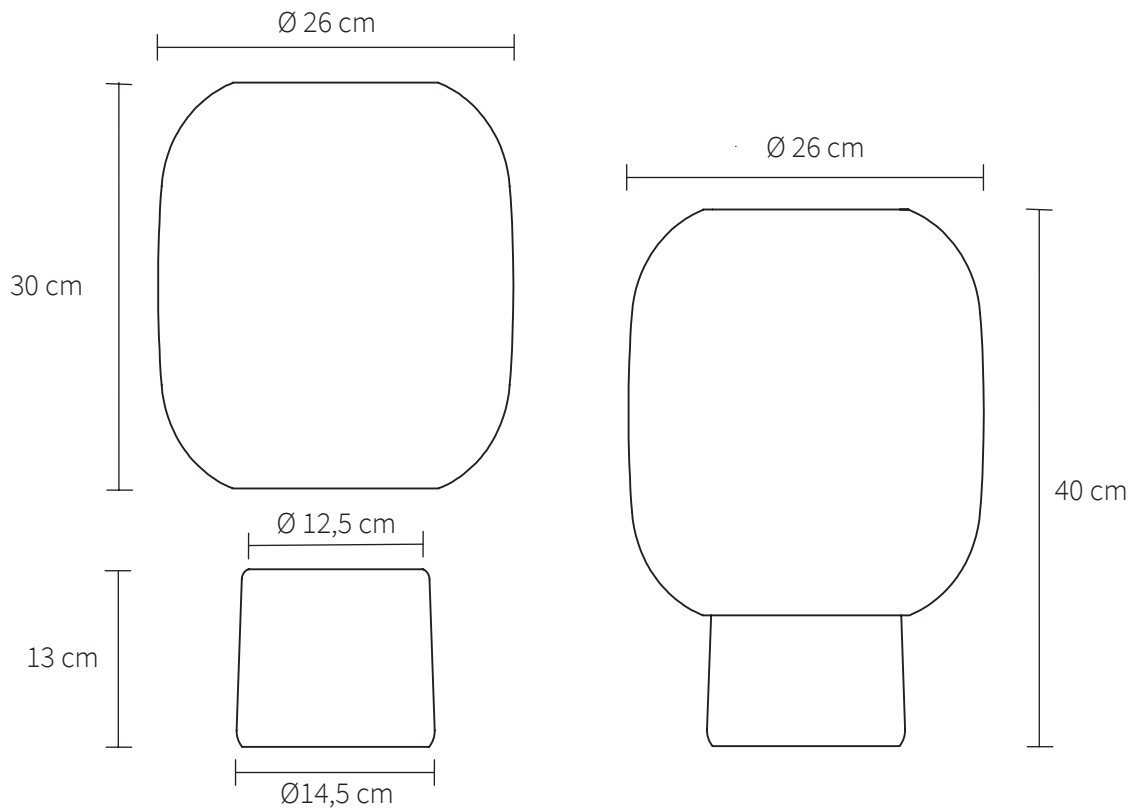

GEJST

NEBL

Michael Rem, 2017

Type Flowerpot

Variant Big

Colours Black or Grey

Nebl flowerpot is an intuitive and innovative flowerpot, that salutes unity and simplicity. Nebel is the German word for “fog” and this exact meteorological phenomenon is the main source of inspiration for designer Micheal Rem.

Nebl flowerpot is a planter with character. The distinctive design and the matte finish of the glass adds an exclusiveness and tactility to Nebl, that makes it hard not to get intrigued.

Nebl flowerpot consists of two parts: A ceramic base in which the plant is placed, and a frosted glass that is placed on the base.

GEJST

SPECIFICATIONS

Product category	Accessories
Item no.	Black: 10325 Grey: 10326
EAN code	Black: 5712731103251 Grey: 5712731103268
Country of origin	China
Tarif	7020.00.80.00
Materials	Glass/Ceramics
Colour	Black or Grey
Product dimensions (H x \varnothing)	Glass: 30 cm x $\varnothing 26$ cm Base: 13 cm x 14,5 cm
Packaging dimensions (H x L x W)	52 cm x 32 cm x 32 cm
Product weight	3,3 kg
Box Content	3 x Steelwire and manual
Cleaning	Use a soft dry cloth to clean the product Do not use household cleaners.