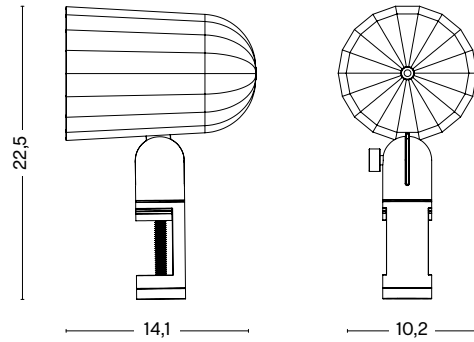

COLOUR & FINISH

Please note that the colour codes are indicative.

Available in 3 different colours.

- / Dark grey (RAL 7016)
- / Off white (Pantone 1C)
- / Red (NCS S 2570-Y80R)

COLOUR

DIMENSIONS

/ WIDTH 10,2 cm / 4"

/ DEPTH 14,1 cm / 5.6"

/ HEIGHT 22,5 cm / 8.9"

TECHNICAL SPECIFICATIONS

- / LIGHT SOURCE / E14/LED (470lm)
- / POWER* / 5,5W
- / FLUX* (lumens) / 382lm
- / CCT* (kelvin) / 2800k
- / CRI* (1-100) / 85
- / DIMMABLE / No
- / POWER SUPPLY / 220-240V AC at 50-60Hz
UK/EU plug mounted adapter
- / CORD LENGTH / 300 cm
- / SWITCH / Inline Rocker Switch at 100 cm