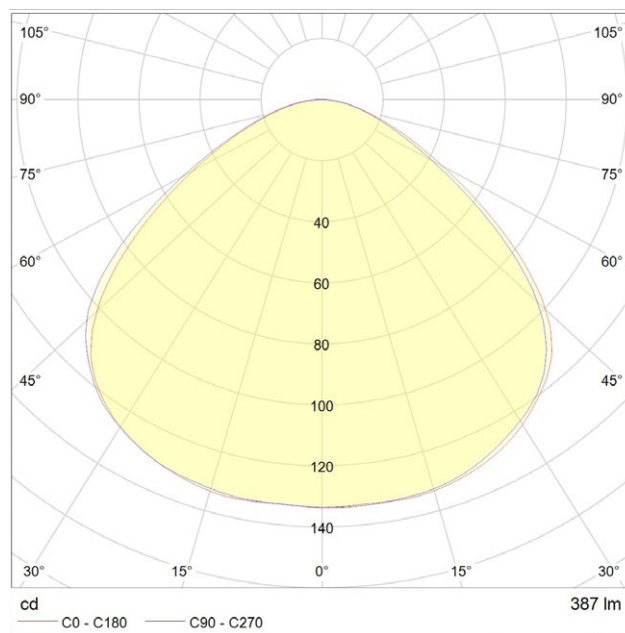

TECHNICAL SPECIFICATIONS

- / LIGHT SOURCE / E14/LED (470lm)
- / POWER* / 5,5W
- / FLUX* (lumens) / 382lm
- / CCT* (kelvin) / 2800k
- / CRI* (1-100) / 85
- / DIMMABLE / No
- / POWER SUPPLY / 220-240V AC at 50-60Hz
  UK/EU plug mounted adapter
- / CORD LENGTH / 300 cm
- / SWITCH / Inline Rocker Switch at 100 cm

*Measurements taken from production luminaire

CERTIFICATIONS

CE approved: This product has been assessed and complies with the essential requirements of the relevant European directives.

Tested according to the following European EN / IEC standards which relate specifically to electrical lighting

- / EN 55015:2013 (radio disturbance)
- / EN 61547:2009 (EMC immunity)
- / EN 61000-3-2:2014 (EMC compatibility)
- / EN 61000-3-3:2013 (EMC compatibility)
- / EN 60598-2-4:1997 (portable luminaires)
- / EN 60598-1:2015 (general requirements)
- / EN 62493:2010 (human exposure to EMC)

PHOTOMETRICS

DOWNLOADS

2D files, 3D files and packshots are available in our imagebank at hay.com.

Care and maintenance instructions and CE attestation of conformity certificates are available at hay.com

An overview of the complete Hay lighting collection and accessories, can be found at hay.dk/en/contract/products/lighting

HAY