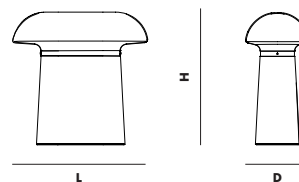

DETAILS

Brass plated metal

CORD

Fabric covered cord (3000 mm / 118.1") (black)

PLUG

EU, cUL

SPECIFICATIONS

2 x E14 (cUL: 2 x E12 base), max 9W

For daily care, wipe off with a clean, moist cloth followed by a soft dry cloth

DIMENSIONS

L 270 x D 130 x H 275 mm

L 10.6 x D 5.1 x H 10.8"

ITEM NO / COLOUR

137025 Walnut / opal glass (CE)

137026 Ivory travertine / opal glass (CE)