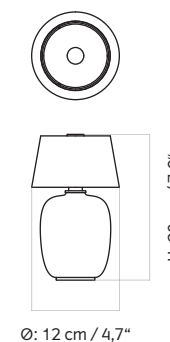

COLLI
2

ENVIRONMENT
Indoor

DIMENSIONS
H: 20 cm / 7,9"
Ø: 12 cm / 4,7"

PRODUCTION PROCESS
Moulded ceramic base, with a handmade linen shade, and plated steel details.

COLOUR
Black
Sand
Ruby

MATERIALS
Ceramic, textile, steel, ABS

DIMMER
Yes (3 step). Touch dimmer on top of shade.

CANOPY
N / A

CORD MATERIAL AND COLOUR
PVC, black (magnetic charging cord), plug, black.

CORD LENGTH
80 cm / 31,5"

CLASSIFICATION
IP20, Class III

CERTIFICATIONS
CE and ETL certified, tests can be obtained upon request.

PACKAGING TYPE
Brown gift box

PACKAGING MEASUREMENTS (H x W x D)
26,5 cm x 18 cm x 19 cm / 10,4" x 7,1" x 7,5"

MATERIALS & MAINTENANCE
Please visit [menuspace.com](https://www.menuspace.com) for materials, care and maintenance instructions.

Ø: 12 cm / 4,7"