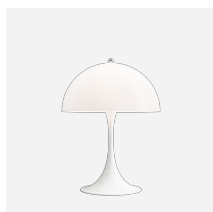

Panthella Portable V2

Panthella Portable V2 - 5744162924

This portable table lamp emits a glare-free, soft, and comfortable light. The metal shade variants reflects the light downwards and provides pleasant illumination created by the inner white painted shade and the reflection from the trumpet-shaped stem. The opal acrylic variants provides gentle illumination and subtle ambience due to the transparency and the reflection of the downward light on the inner side of the shade.

Verner Panton

Verner Panton (1926-1998) is famous for his inspirational and colorful personality. A unique person with a special sense for color, shape, light function and space. Over the course of his career, Panton introduced a series of modern lamps with personalities unlike any of his Scandinavian contemporaries.

Finish

White Opal Acrylic shade with white stand. Grey Opal Acrylic shade with high lustre chrome stand. Pale Rose, Pale Blue, Coral, White, Black or Orange, powder coated.

Materials

Shade: Deep drawn steel or injection moulded opal grey acrylic or white opal acrylic. Base and housing: Die cast aluminium

White cable for White Opal and Pale Rose variants. Black cable for other variants.

Product family

Panthella MINI

Panthella Portable

Panthella Table 320

Panthella Portable Metal

Panthella Table

Panthella Floor