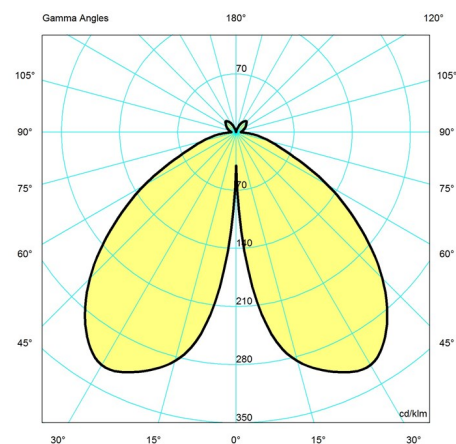

Polar

Spare parts & accessories

Product	Variant number
Panthella Portable USB adaptor	5744166674
Panthella Portable shade opal	5744166742
Panthella Portable top nut	5744166755
Panthella Portable diffuser w/screws	5744168083
Panthella Portable shade opal grey	5744168096
Panthella Portable Coral shade	5744612678
Panthella Portable shade pale blue	5744612704
Panthella Portable V2 rubber pad w/screws	5744612762
Black USB adaptor	5744168410

Data specifications

Colour	Pale rose	Length	160
Width	160	Height	232
Built-in Height	-	IP class	44
Class	III	Net Weight	0.4