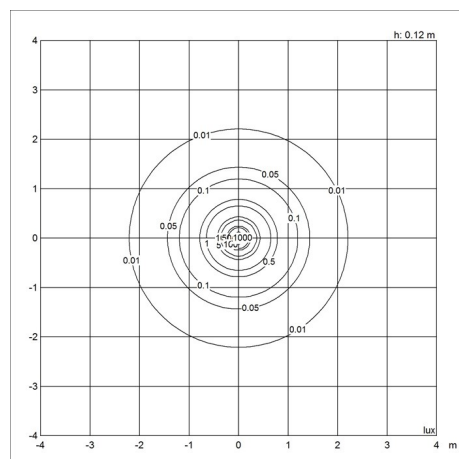

Light distribution diagrams

Isolux

Spare parts & accessories

Product	Variant number
Panthella Portable USB adaptor	5744166674
Panthella Portable shade opal	5744166742
Panthella Portable top nut	5744166755
Panthella Portable diffuser w/screws	5744168083
Panthella Portable shade opal grey	5744168096
Panthella Portable Coral shade	5744612678
Panthella Portable shade pale blue	5744612704
Panthella Portable V2 rubber pad w/screws	5744612762
Black USB adaptor	5744168410

Data specifications

Colour	Pale rose	Length	160
Width	160	Height	232
Built-in Height	-	IP class	44
Class	III	Net Weight	0.4