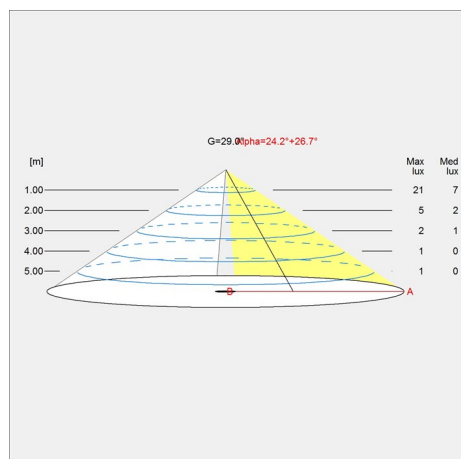

Light distribution diagrams

Cartesian