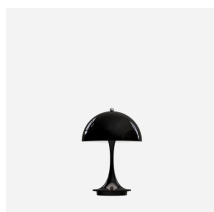

Panthella Portable V2

Panthella Portable V2 - 5744162924

This portable table lamp emits a glare-free, soft, and comfortable light. The metal shade variants reflects the light downwards and provides pleasant illumination created by the inner white painted shade and the reflection from the trumpet-shaped stem. The opal acrylic variants provides gentle illumination and subtle ambience due to the transparency and the reflection of the downward light on the inner side of the shade.

Finish

White Opal Acrylic shade with white stand. Grey Opal Acrylic shade with high lustre chrome stand. Pale Rose, Pale Blue, Coral, White, Black or Orange, powder coated.

Materials

Shade: Deep drawn steel or injection moulded opal grey acrylic or white opal acrylic. Base and housing: Die cast aluminium

White cable for White Opal and Pale Rose variants. Black cable for other variants.

Product family

Panthella MINI

Panthella Portable

Panthella Table 320

Panthella Portable Metal

Panthella Table

Panthella Floor