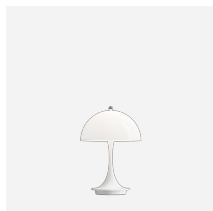

Panthella Portable V2

Panthella Portable V2 - 5744162924

This portable table lamp emits a glare-free, soft, and comfortable light. The metal shade variants reflects the light downwards and provides pleasant illumination created by the inner white painted shade and the reflection from the trumpet-shaped stem. The opal acrylic variants provides gentle illumination and subtle ambience due to the transparency and the reflection of the downward light on the inner side of the shade.

Finish

White Opal Acrylic shade with white stand. Grey Opal Acrylic shade with high lustre chrome stand. Pale Rose, Pale Blue, Coral, White, Black or Orange, powder coated.

Materials

Shade: Deep drawn steel or injection moulded opal grey acrylic or white opal acrylic. Base and housing: Die cast aluminium

White cable for White Opal and Pale Rose variants. Black cable for other variants.

Product family

Panthella MINI

Panthella Portable

Panthella Table 320

Panthella Portable Metal

Panthella Table

Panthella Floor