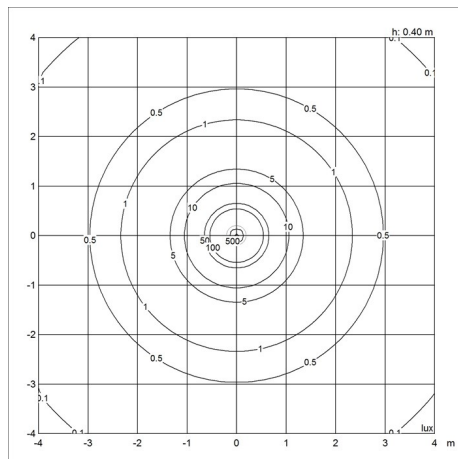

Sizes and weights

Width x Height x Length (mm) | 400 x 580 x 400 Max 2.5 kg

Class

Ingress protection IP20. Electric shock protection II w/o ground.

Specification notes

The innovation of light sources is ongoing. Consequently we only inform about the max. wattages. On www.louispoulsen.com we update a list of recommendable light sources.

Weight

2.489

Finish

White opal acrylic

Light distribution diagrams

Cartesian

Isolux

Polar