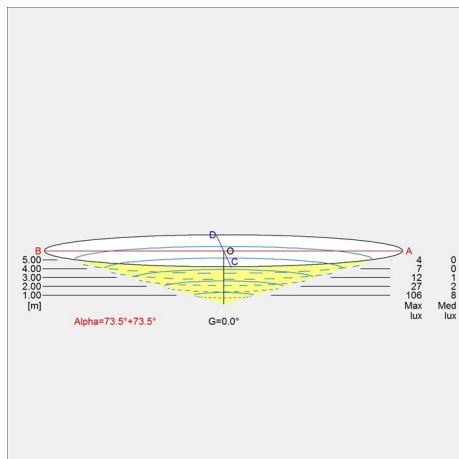

The fixture emits glare free, comfortable light.
Top hemispherical shade reflects light downwards

Design

Verner Panton

Material

Shade: opal acrylic, 1.5mm (0.06") thick.
Base: injection molded white ABS, 1.5mm (0.06") thick.
Switch: on/off, phenolic, on cord.
Socket: Porcelain, medium base for A-19, frosted envelope lamps.

Weight

2.489

Finish

White opal acrylic

Light distribution diagrams

Cartesian

Isolux

Polar