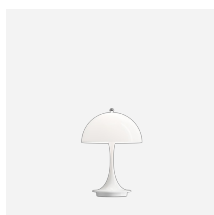

Product family

Panthella Portable