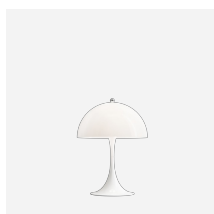

Panthella MINI

Product variants

Light source

1x28W E27