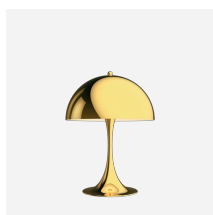

Panthella Table 320