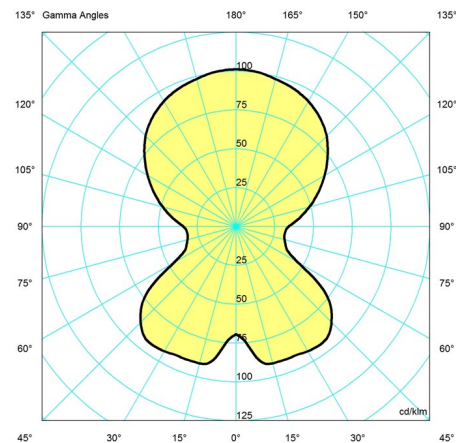

The fixture emits glare free, comfortable light.
Top hemispherical shade reflects light downwards

Design

Verner Panton

Material

Shade: opal acrylic, 1.5mm (0.06") thick.
Base: injection molded white ABS, 1.5mm (0.06") thick.
Switch: on/off, phenolic, on cord.
Socket: Porcelain, medium base for A-19, frosted envelope lamps.

Weight

2.489

Finish

White opal acrylic

Light distribution diagrams

Cartesian

Isolux

Polar