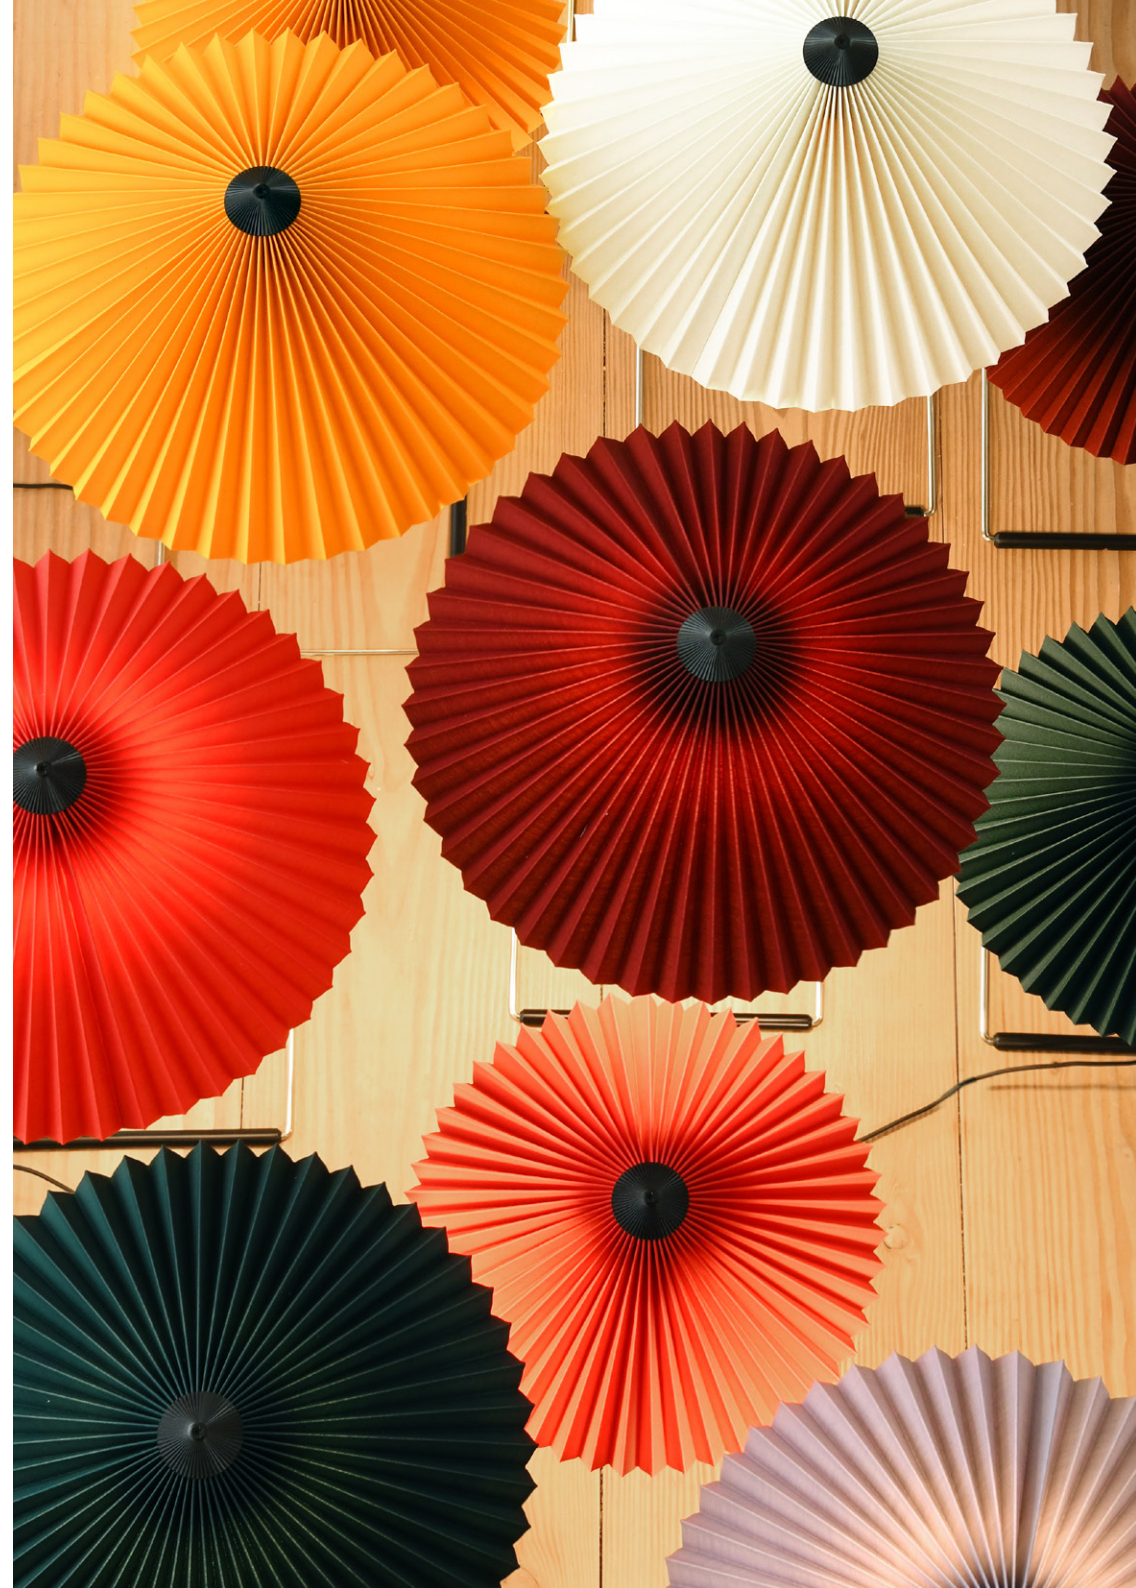

A photograph of six table lamps with pleated shades in various colors (purple, yellow, red, orange, green) arranged on a white windowsill. The lamps have thin black stems and square bases. The window behind them shows a view of buildings and trees. The text 'MATIN' is overlaid in the center, and 'DESIGN BY INGA SEMPÉ' is below it. At the bottom, the 'HAY' logo is visible on a white cabinet with vertical slats.

MATIN

DESIGN BY INGA SEMPÉ

HAY

- MATIN -

MATIN

The Matin table lamp offers a contemporary yet poetic design, with a construction that combines visual delicacy with physical robustness. It consists of a steel wire bent frame finished in polished brass with matt black hardware, and is paired with a pleated cotton shade in a variety of vibrant colours. The light source is an integrated LED, offering a diffused downlight which is accompanied by a digital in-line dimmer control to adjust the output of light if required.

Matin S, Lavender

Matin L, White

Matin L, Yellow

- MATIN -

MATERIALS

LAMP SHADE / Cotton fabric laminated to a PVC sheet

LAMP BASE / Bent steel wire, precision cast steel counter weight and injection moulded ABS