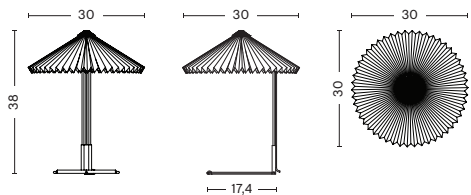

MATIN

DESIGN BY INGA SEMPÉ

HAY

- MATIN -

MATIN

The Matin table lamp offers a contemporary yet poetic design, with a construction that combines visual delicacy with physical robustness. It consists of a steel wire bent frame finished in polished brass with matt black hardware, and is paired with a pleated cotton shade in a variety of vibrant colours. The light source is an integrated LED, offering a diffused downlight which is accompanied by a digital in-line dimmer control to adjust the output of light if required.

BRIGHT RED

GREEN

YELLOW

LIGHTSOURCE

LED integrated

- MATIN -

DIMENSIONS

MATIN SMALL
W30 x D30 x 38 cm

MATIN LARGE
W38 x D38 x 52 cm

Matin L, Green

- MATIN -

Please use below link to
download images of Matin.

[Imagebank](#)

Please use below link for order
placement and further information.

[HAYb2b.com](https://www.hay.com)