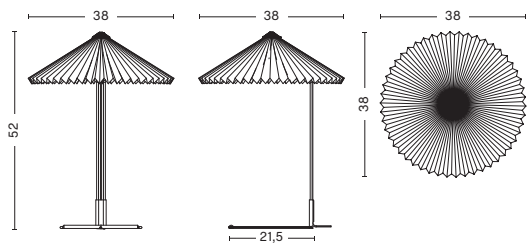

MATIN

DESIGN BY INGA SEMPÉ

HAY

- MATIN -

MATIN

The Matin table lamp offers a contemporary yet poetic design, with a construction that combines visual delicacy with physical robustness. It consists of a steel wire bent frame finished in polished brass with matt black hardware, and is paired with a pleated cotton shade in a variety of vibrant colours. The light source is an integrated LED, offering a diffused downlight which is accompanied by a digital in-line dimmer control to adjust the output of light if required.

BRIGHT RED

GREEN

YELLOW

LIGHTSOURCE

LED integrated

- MATIN -

DIMENSIONS

MATIN SMALL
W30 x D30 x 38 cm

MATIN LARGE
W38 x D38 x 52 cm

Matin L, Green

- MATIN -

Please use below link to
download images of Matin.

[Imagebank](#)

Please use below link for order
placement and further information.

[HAYb2b.com](https://www.hay.com)